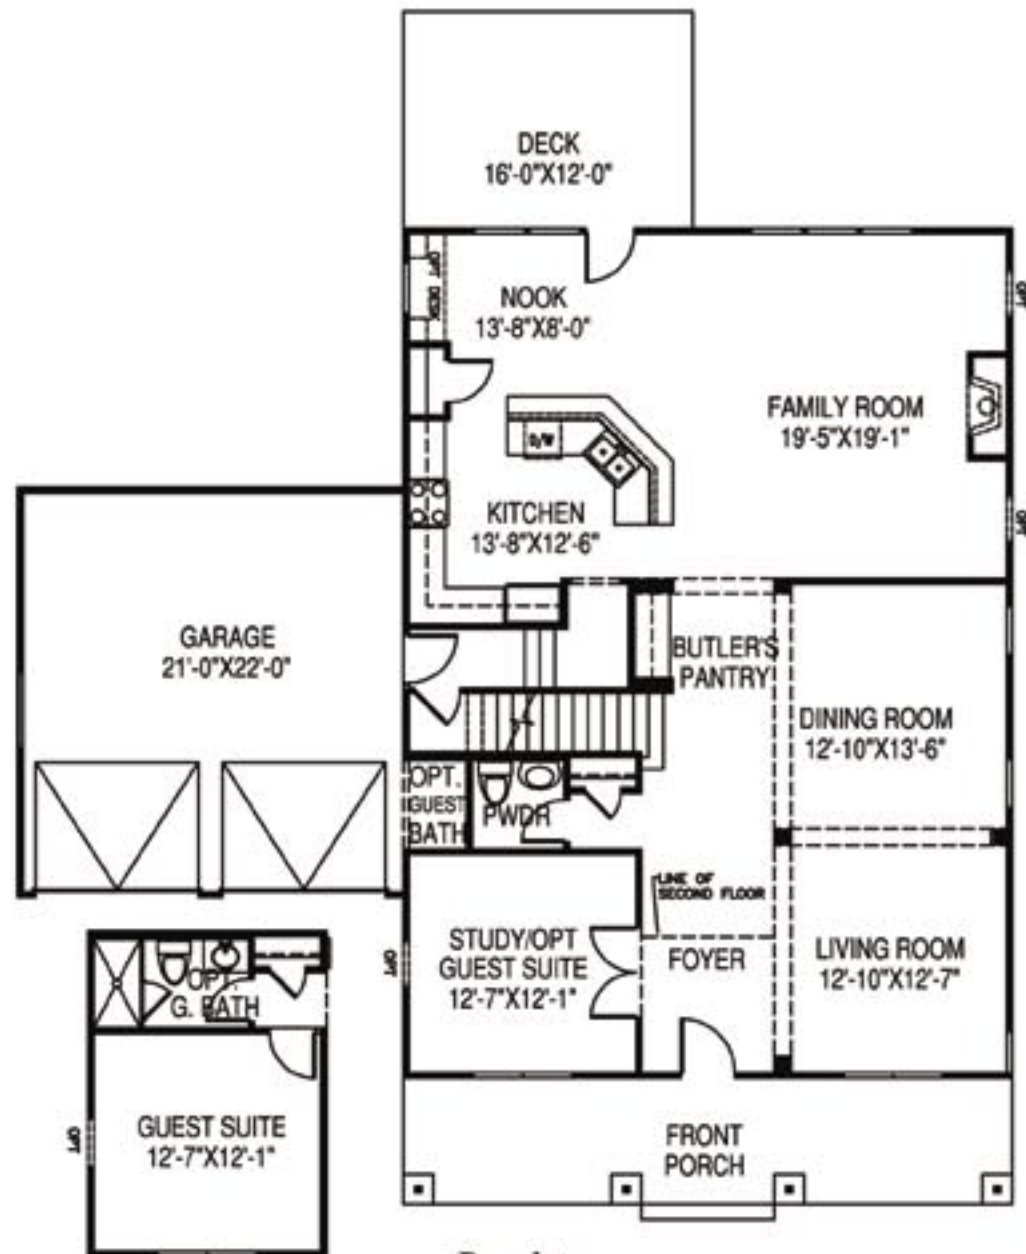

The Pacolet Farmhouse

The Pacolet Craftsman

3,062 square feet

4 bedrooms • 2 1/2 baths
(optional up to 4 baths)

Optional bonus room over garage

2 story foyer

Laundry room on second floor

Large kitchen with breakfast nook

The Pacolet Lodge

SOUTHCLIFF™

Nature at your doorstep.

10 Southcliff Parkway • Fairview, NC • 28730 • 866.844.0660 • southcliffasheville.com

BILTMORE FARMS™
HOMES

Pacolet
First Floor Plan

FRONT

Optional Guest Suite

Pacolet
Second Floor Plan

Pacolet
Optional Bath #3-
Deletes open Foyer

All dimensions and specifications (including square footages) are approximate and artist's conceptions. Product availability, prices, floor plans, elevations, and specification levels are subject to change without notice or obligation.