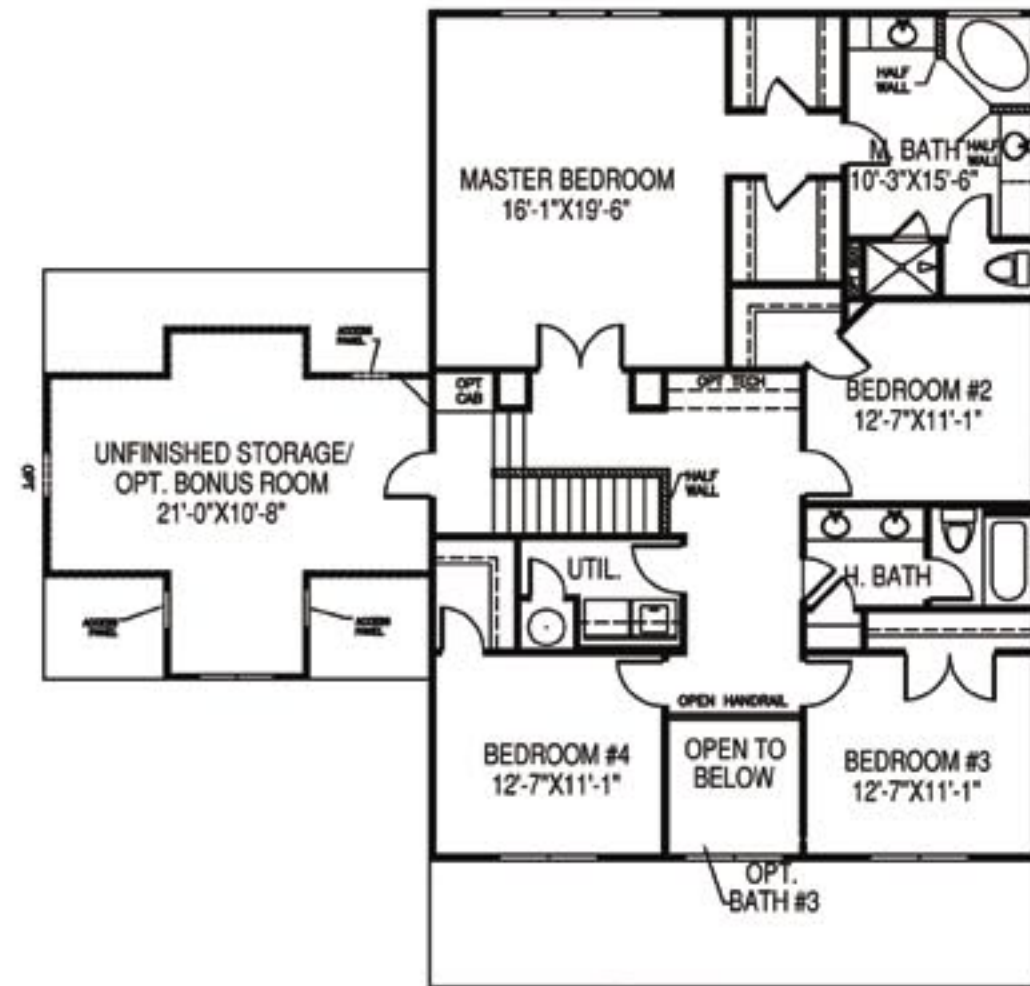

The Pacolet Farmhouse

The Pacolet Craftsman

3,062 square feet

4 bedrooms • 2 1/2 baths
(optional up to 4 baths)

Optional bonus room over garage

2 story foyer

Laundry room on second floor

Large kitchen with breakfast nook

The Pacolet Lodge

SOUTHCLIFF™

Nature at your doorstep.

10 Southcliff Parkway • Fairview, NC • 28730 • 866.844.0660 • southcliffasheville.com

BILTMORE FARMS™
HOMES

Pacolet
First Floor Plan

FRONT

Optional Guest Suite

Pacolet
Second Floor Plan

Pacolet
Optional Bath #3-
Deletes open Foyer

All dimensions and specifications (including square footages) are approximate and artist's conceptions. Product availability, prices, floor plans, elevations, and specification levels are subject to change without notice or obligation.